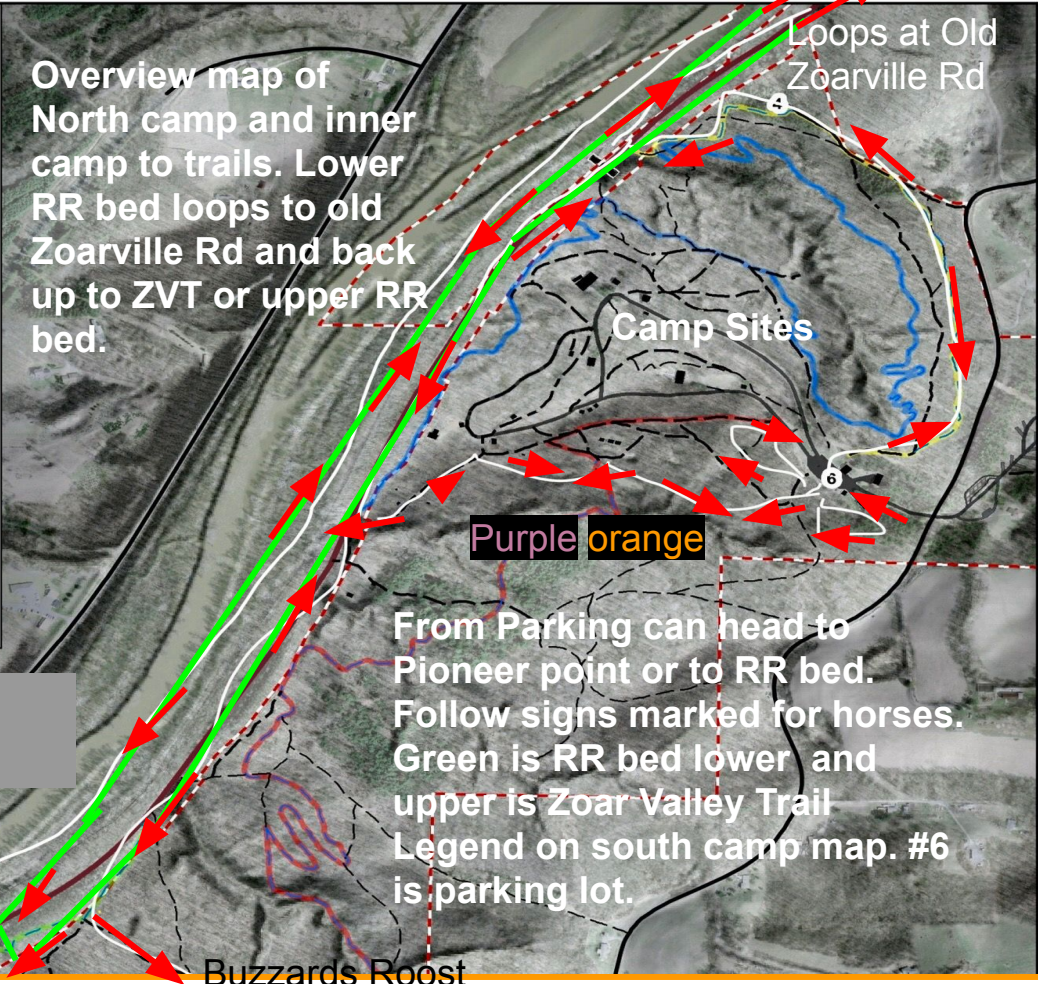

- Existing Trails**
- Access Road
 - - - Single Track Trail
 - - - Mtn Bike Trail
 - - - Flagged by Dirtline
- Named Trails/Routes**
- Icky's Trail
 - Iron Mines Trail
 - Pioneer Point Trail
 - Pipestone Trail
 - Roost Trail
 - Zoar Valley Trail
- Camp Property Boundary**
-

Overview map of North camp and inner camp to trails. Lower RR bed loops to old Zoarville Rd and back up to ZVT or upper RR bed.

Loops at Old Zoarville Rd

Camp Sites

Purple orange

From Parking can head to Pioneer point or to RR bed. Follow signs marked for horses. Green is RR bed lower and upper is Zoar Valley Trail Legend on south camp map. #6 is parking lot.

→ → Horse trails

Dam

Buzzards Roost